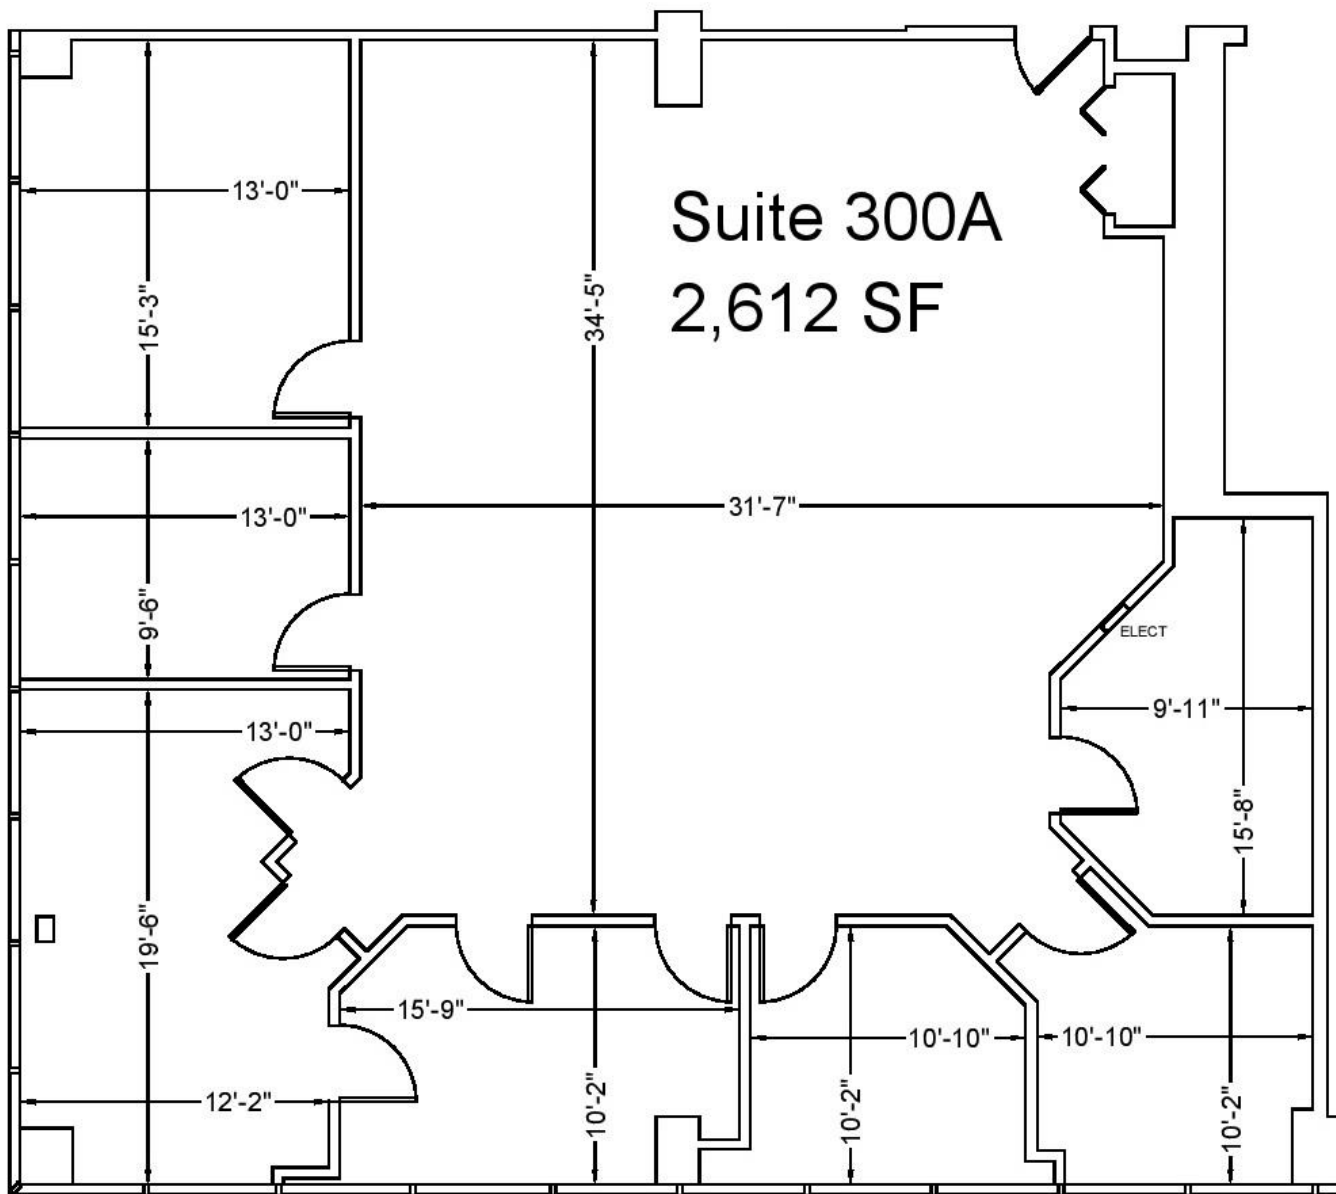

Prisma Suite 300A – 2,612 SF

Contact:

Ken Silberling

561.245.0295 | ken@levyrai.com

4901 NW 17th Way, Suite 103, Ft. Lauderdale, FL 33309

954.491.5505 | www.levyrai.com