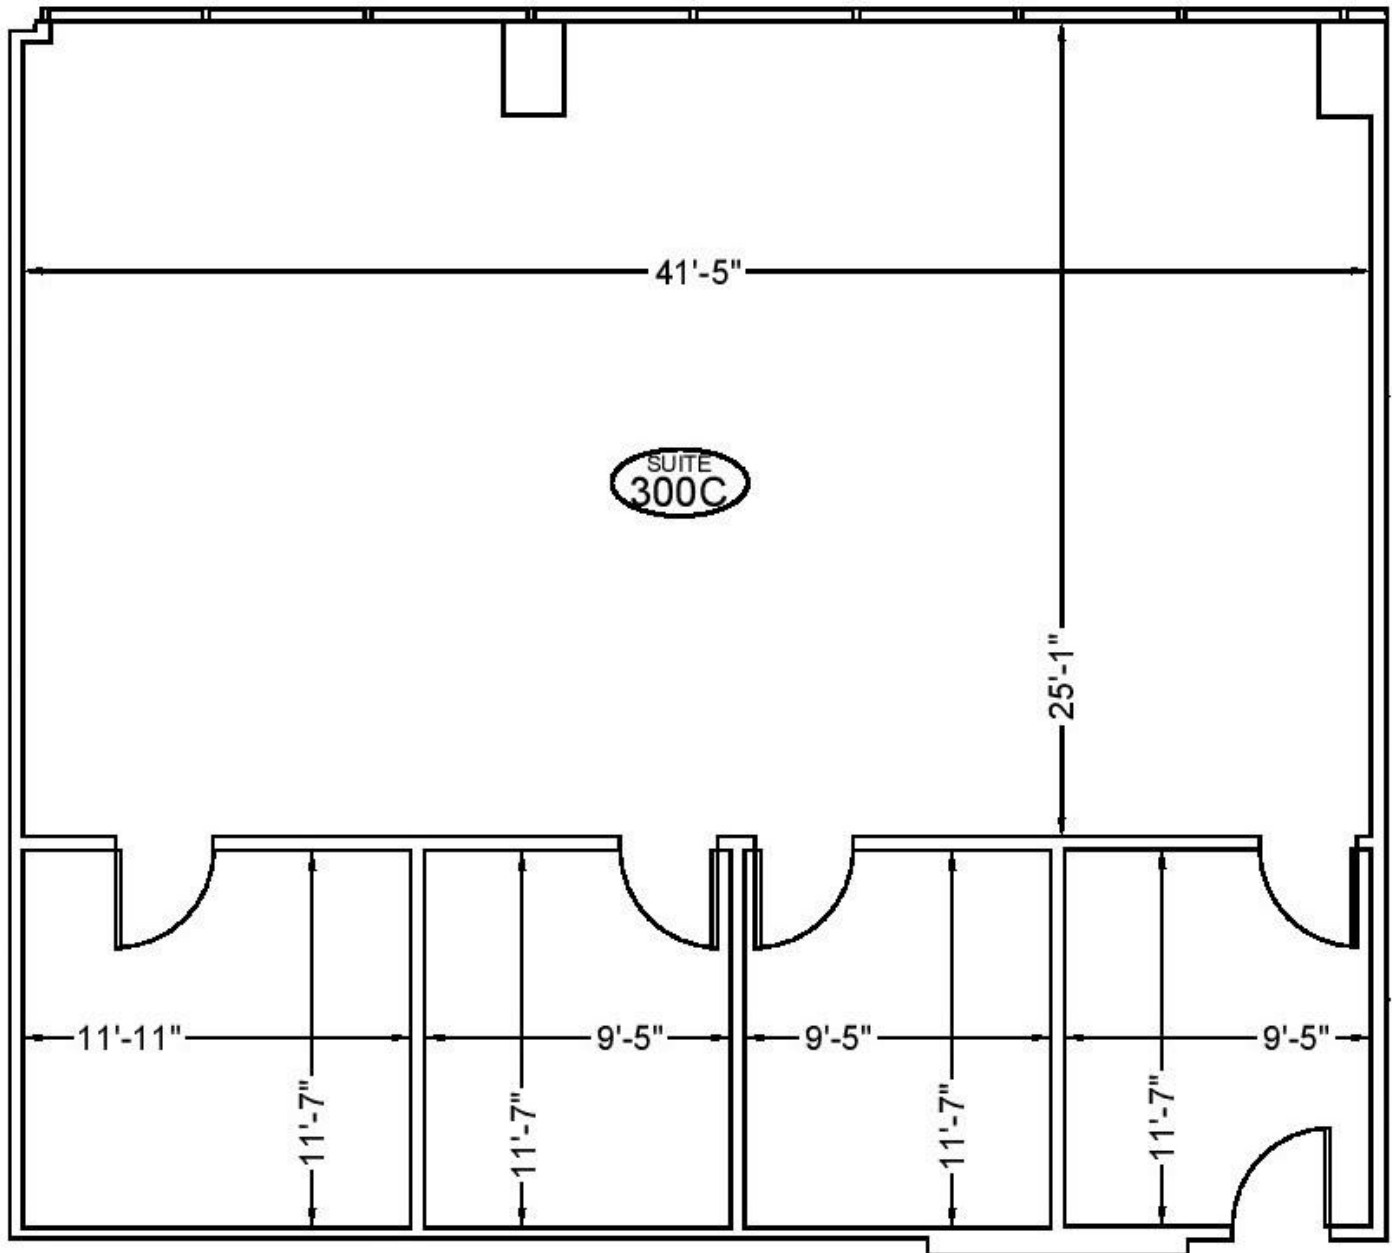

Prisma at Cypress Creek – Suite 300C – 1,835 Sq. Ft.

Contact:

Ken Silberling

561.245.0295 | ken@levyrai.com

4901 NW 17th Way, Suite 103 | Ft. Lauderdale, FL 33309

954.491.5505 | www.levyrai.com