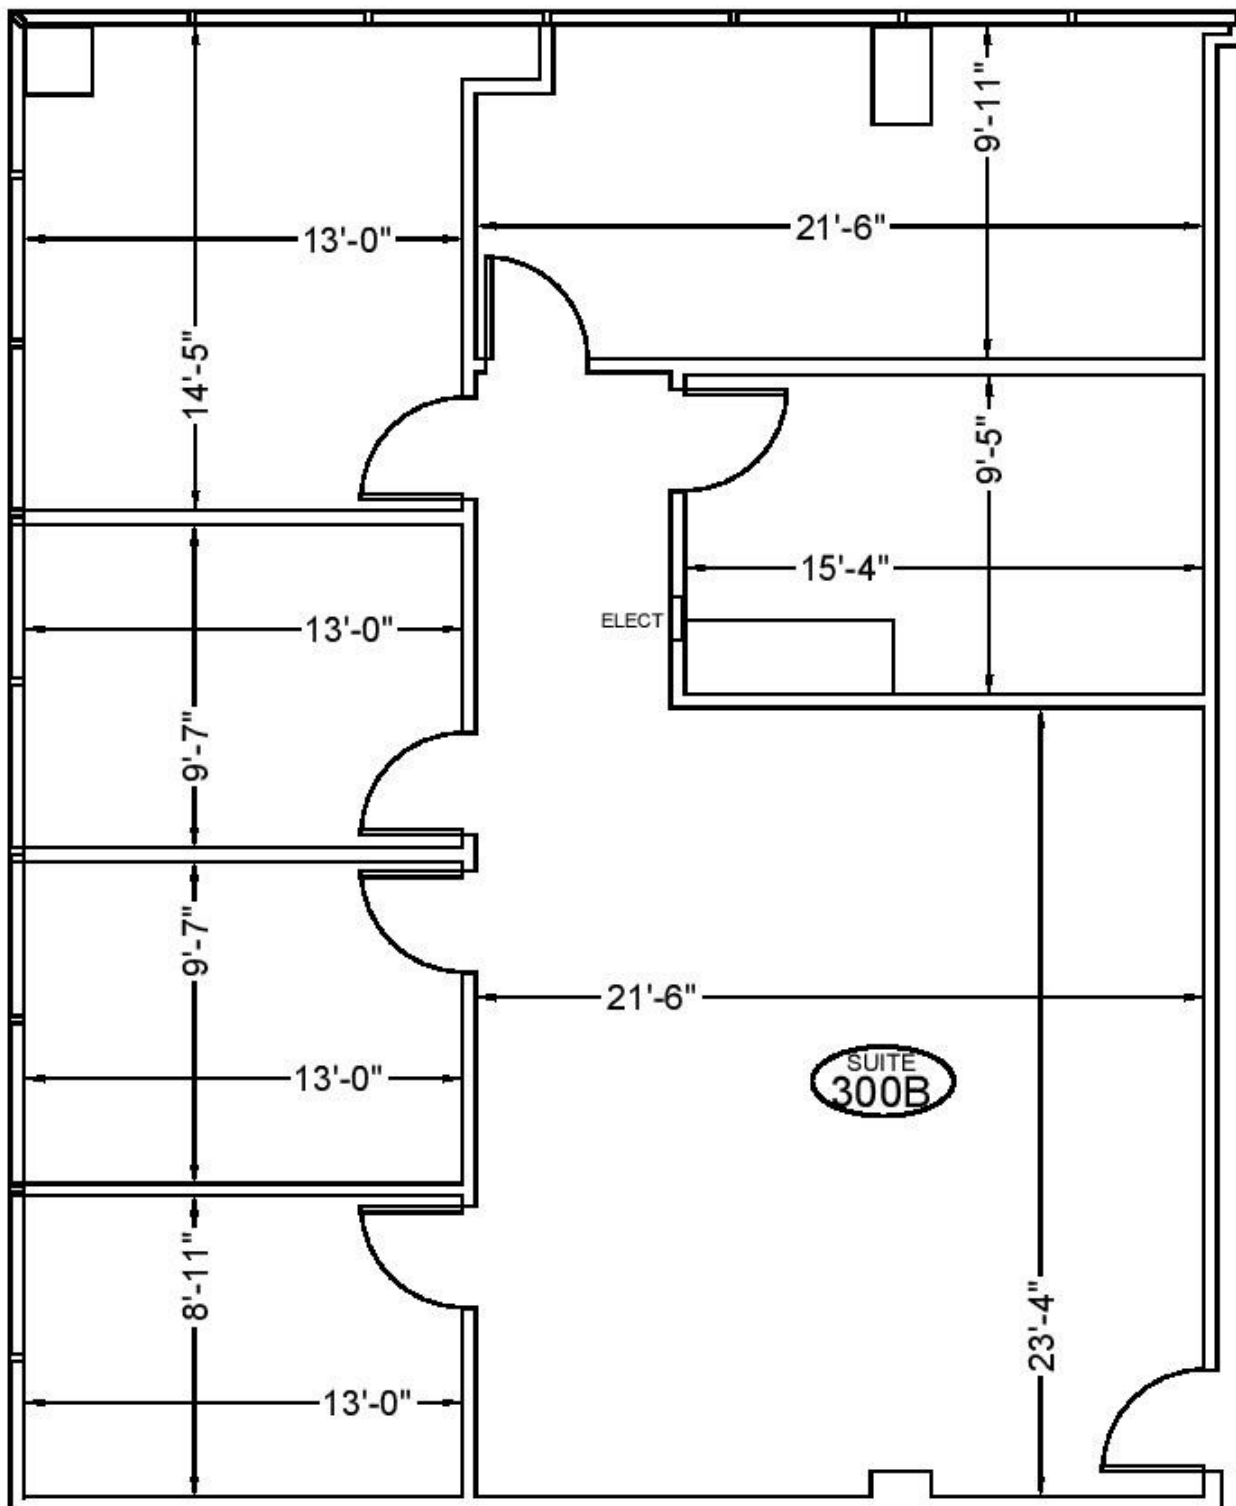

Prisma at Cypress Creek – Suite 300B – 1,831 Sq. Ft.

Contact:

Ken Silberling

561.245.0295 | ken@levyrai.com

4901 NW 17th Way, Suite 103 | Ft. Lauderdale, FL 33309
954.491.5505 | www.levyrai.com